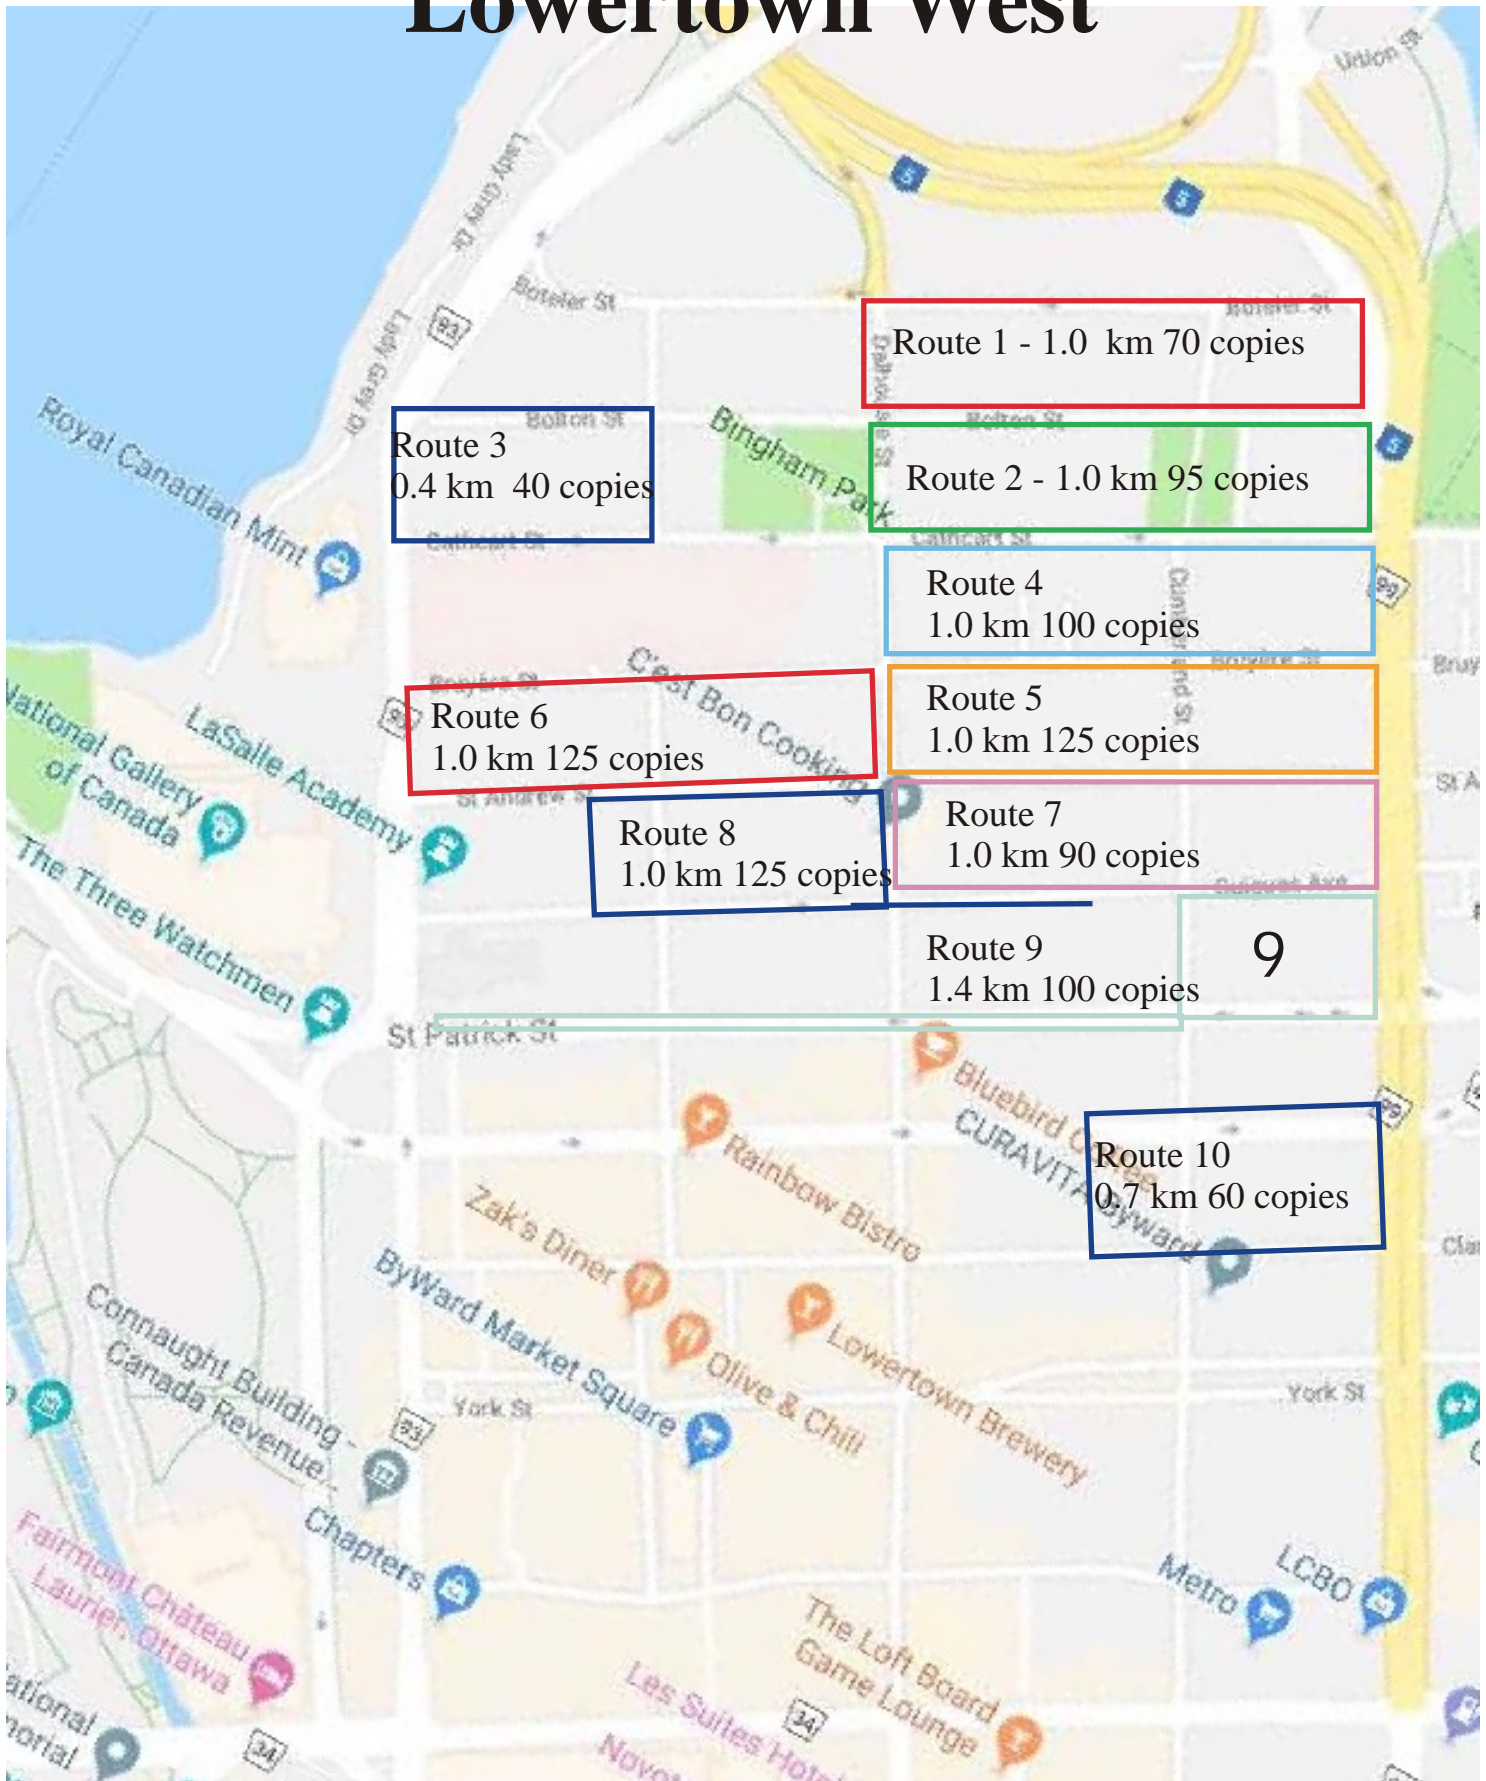

Lowertown West

Route 1 - 1.0 km 70 copies

Route 3
0.4 km 40 copies

Route 2 - 1.0 km 95 copies

Route 4
1.0 km 100 copies

Route 6
1.0 km 125 copies

Route 5
1.0 km 125 copies

Route 8
1.0 km 125 copies

Route 7
1.0 km 90 copies

Route 9
1.4 km 100 copies

Route 10
0.7 km 60 copies

Lowertown East